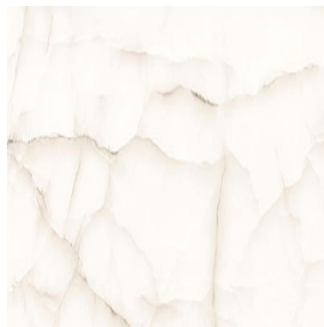

Crystal Onyx

Size: 300X600 mm | **Design:** Marble | **Finish:** Glossy Finish in Ceramic wall Body | **Series:** Ultima Digital

Front View

Packaging Details

| Size | No. of tiles in box | Coverege Area | |
|------------|---------------------|---------------|-------|
| | | sq/mtr | sq/ft |
| 300X600 mm | 5.0 | 0.9 | 9.69 |