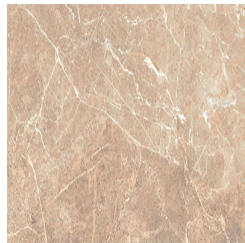

Nobulus Beige LT

Size: 300X600 mm | **Design:** Marble | **Finish:** Glossy Finish in Ceramic wall Body | **Series:** Ultima Digital

Front View

Scale View

Packaging Details

Size	No. of tiles in box	Coverege Area	
		sq/mtr	sq/ft
300X600 mm	5.0	0.9	9.69