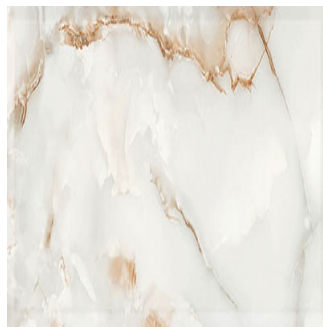

## Cloudy Onyx Smoke

**Size:** 300X600 mm | **Design:** Marble | **Finish:** Glossy Finish in Ceramic wall Body | **Series:** Ultima Digital

Front View

Scale View