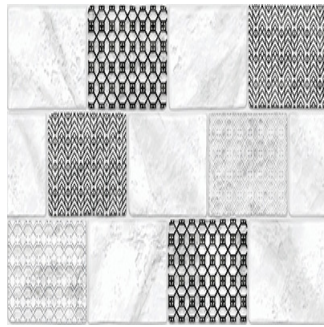

Statuario Freccia Decor 2

Size: 300X600 mm | Design: Marble | Finish: Glossy Finish in Ceramic wall Body | Series: Ultima Digital

Front View

Scale View

Packaging Details

Size	No. of tiles in box	Coverege Area	
		sq/mtr	sq/ft
300X600 mm	5.0	0.9	9.69