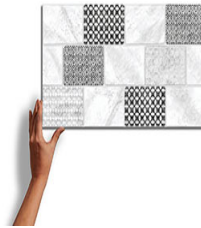

## Statuario Freccia Decor 2

Size: 300X600 mm | Design: Marble | Finish: Glossy Finish in Ceramic wall Body | Series: Ultima Digital

Front View

Scale View

### Packaging Details

Size	No. of tiles in box	Coverege Area	
		sq/mtr	sq/ft
300X600 mm	5.0	0.9	9.69