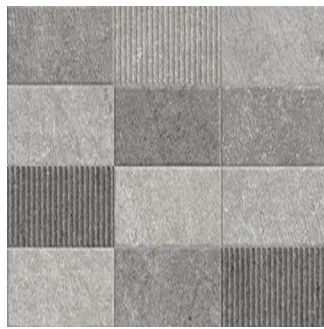

## Rectus Gris Decor

Size: 300X600 mm | Design: Stone | Finish: Rustic Finish in Ceramic wall Body | Series: Ultima Digital

Front View

Scale View