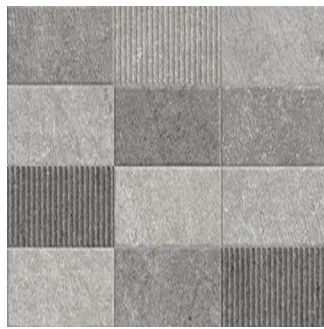

Rectus Gris Decor

Size: 300X600 mm | Design: Stone | Finish: Rustic Finish in Ceramic wall Body | Series: Ultima Digital

Front View

Scale View

Packaging Details

Size	No. of tiles in box	Coverege Area	
		sq/mtr	sq/ft
300X600 mm	5.0	0.9	9.69