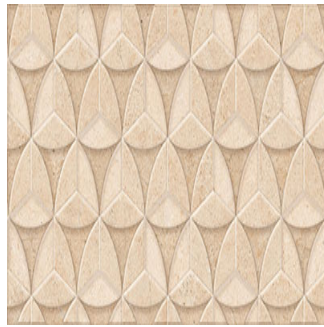

## Tunis BG Decor

**Size:** 300X600 mm | **Design:** Marble | **Finish:** Glossy Finish in Ceramic wall Body | **Series:** Ultima Digital

Front View

Scale View