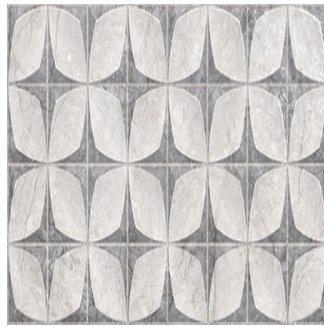

Grey Williams Decor 1

Size: 300X600 mm | Design: Marble | Finish: Glossy Finish in Ceramic wall Body | Series: Ultima Digital

Front View

Scale View

Packaging Details

Size	No. of tiles in box	Coverege Area	
		sq/mtr	sq/ft
300X600 mm	5.0	0.9	9.69