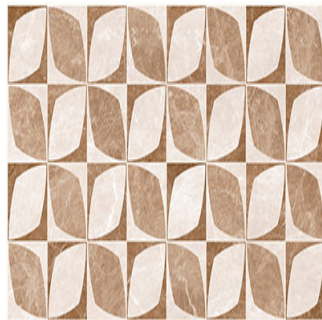

Bianco Marfil Decor

Size: 300X600 mm | **Design:** Marble | **Finish:** Glossy Finish in Ceramic wall Body | **Series:** Ultima Digital

Front View

Scale View

Packaging Details

| Size | No. of tiles in box | Coverege Area | |
|------------|---------------------|---------------|-------|
| | | sq/mtr | sq/ft |
| 300X600 mm | 5.0 | 0.9 | 9.69 |