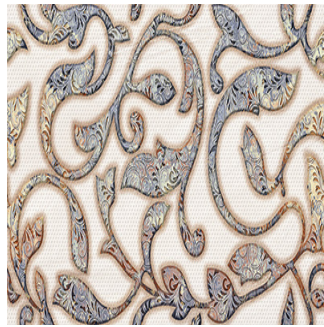

Artex Decor

Size: 300X450 mm | **Design:** Stone | **Finish:** Glossy Finish in Ceramic wall Body | **Series:** Cosmos Digital

Front View

Scale View

Packaging Details

Size	No. of tiles in box	Coverege Area	
		sq/mtr	sq/ft
300X450 mm	6.0	0.81	8.72