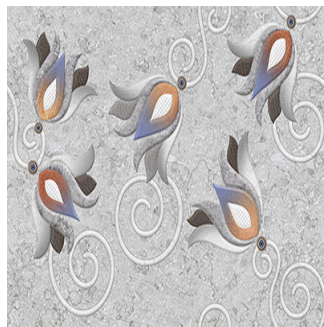

Grigio Venzo Decor

Size: 300X450 mm | **Design:** Marble | **Finish:** Glossy Finish in Ceramic wall Body | **Series:** Cosmos Digital

Front View

Scale View

Packaging Details

| Size | No. of tiles in box | Coverege Area | |
|------------|---------------------|---------------|-------|
| | | sq/mtr | sq/ft |
| 300X450 mm | 6.0 | 0.81 | 8.72 |