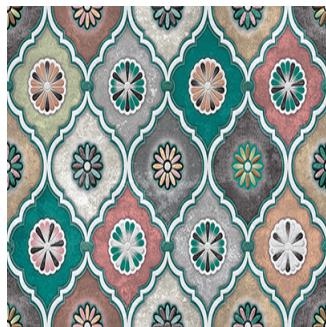

Coperta Decor

Size: 300X450 mm | Design: Stone | Finish: Glossy Finish in Ceramic wall Body | Series: Cosmos Digital

Front View

Scale View

Packaging Details

| Size | No. of tiles in box | Coverege Area | |
|------------|---------------------|---------------|-------|
| | | sq/mtr | sq/ft |
| 300X450 mm | 6.0 | 0.81 | 8.72 |