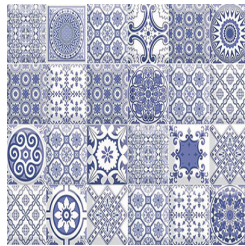

Moorish Decor 01

Size: 300X450 mm | **Design:** Marble | **Finish:** Glossy Finish in Ceramic wall Body | **Series:** Cosmos Digital

Front View

Scale View

Packaging Details

Size	No. of tiles in box	Coverege Area	
		sq/mtr	sq/ft
300X450 mm	6.0	0.81	8.72