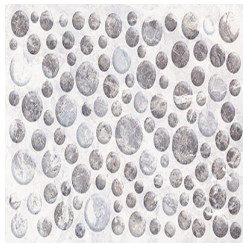

Misty Brown Decor

Size: 300X450 mm | **Design:** Marble | **Finish:** Glossy Finish in Ceramic wall Body | **Series:** Cosmic Digital HL N

Front View

Scale View

Packaging Details

Size	No. of tiles in box	Coverege Area	
		sq/mtr	sq/ft
300X450 mm	6.0	0.81	8.72