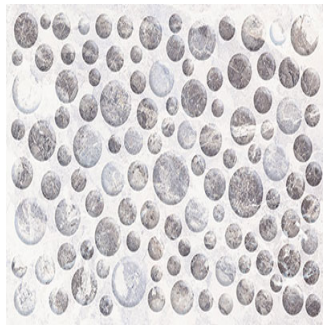

Misty Brown Decor

Size: 300X450 mm | **Design:** Marble | **Finish:** Glossy Finish in Ceramic wall Body | **Series:** Cosmic Digital HL N

Front View

Scale View

Packaging Details

Size	No. of tiles in box	Coverege Area	
		sq/mtr	sq/ft
300X450 mm	6.0	0.81	8.72