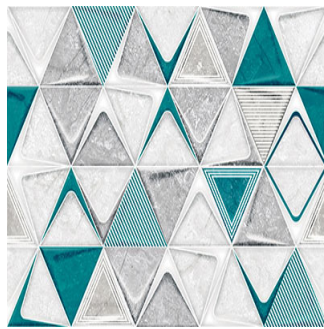

Liam Grey Decor

Size: 300X450 mm | **Design:** Marble | **Finish:** Glossy Finish in Ceramic wall Body | **Series:** Cosmos Digital

Front View

Scale View

Packaging Details

Size	No. of tiles in box	Coverege Area	
		sq/mtr	sq/ft
300X450 mm	6.0	0.81	8.72