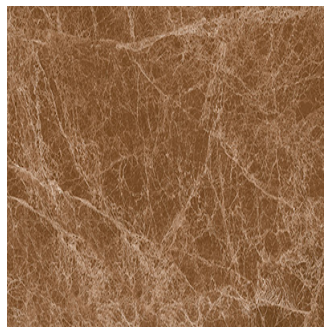

## Pagoda

**Size:** 300X450 mm | **Design:** Marble | **Finish:** Glossy Finish in Ceramic wall Body | **Series:** Cosmos Digital

Front View

Scale View