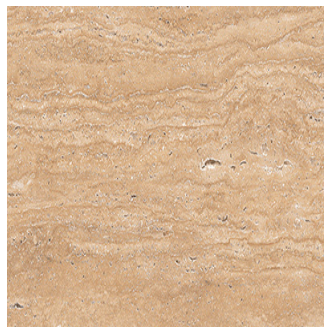

## Travertine Ecstasy

**Size:** 300X450 mm | **Design:** Marble | **Finish:** Glossy Finish in Ceramic wall Body | **Series:** Cosmos Digital

Front View

Scale View