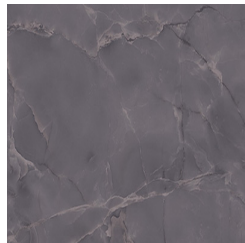

Ebon

Size: 300X450 mm | **Design:** Marble | **Finish:** Glossy Finish in Ceramic wall Body | **Series:** Cosmos Digital

Front View

Scale View

Packaging Details

Size	No. of tiles in box	Coverege Area	
		sq/mtr	sq/ft
300X450 mm	6.0	0.81	8.72