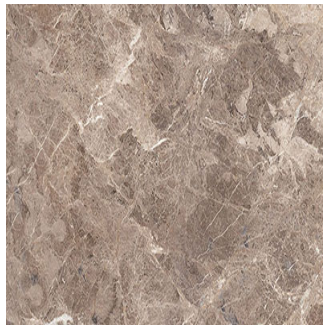

Misty Brown

Size: 300X450 mm | **Design:** Marble | **Finish:** Glossy Finish in Ceramic wall Body | **Series:** Cosmos Digital

Front View

Scale View

Packaging Details

Size	No. of tiles in box	Coverege Area	
		sq/mtr	sq/ft
300X450 mm	6.0	0.81	8.72