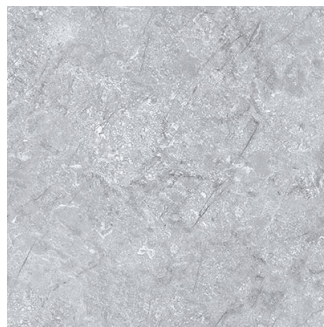

Crust Liam Grey

Size: 300X300 mm | **Design:** Marble | **Finish:** Satin Matte Finish in Ceramic wall Body | **Series:** Crust New

Front View

Scale View

Packaging Details

Size	No. of tiles in box	Coverege Area	
		sq/mtr	sq/ft
300X300 mm	9.0	0.81	8.72