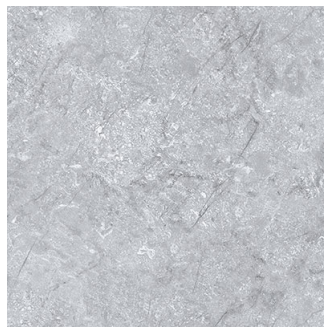

NITCO

TILES MARBLE MOSAICO

Crust Liam Grey

Size: 300X300 mm | Design: Marble | Finish: Satin Matte Finish in Ceramic wall Body | Series: Crust New

Front View

Scale View

Packaging Details

Size	No. of tiles in box	Coverege Area	
		sq/mtr	sq/ft
300X300 mm	9.0	0.81	8.72