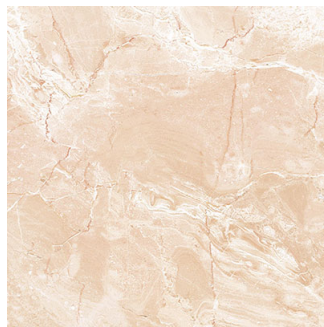

## Crust 13

**Size:** 300X300 mm | **Design:** Marble | **Finish:** Matte Finish in Ceramic wall Body | **Series:** Crust New

Front View

Scale View