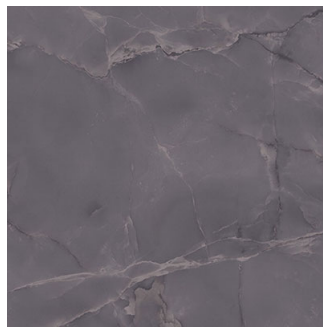

Crust Ebon

Size: 300X300 mm | **Design:** Marble | **Finish:** Satin Matte Finish in Ceramic wall Body | **Series:** Crust New

Front View

Scale View

Packaging Details

Size	No. of tiles in box	Coverege Area	
		sq/mtr	sq/ft
300X300 mm	9.0	0.81	8.72