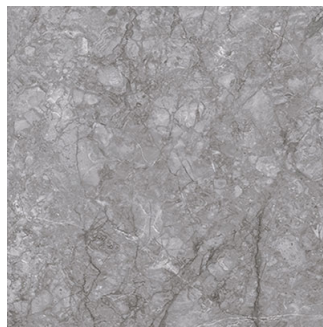

Crust Grey Williams

Size: 300X300 mm | **Design:** Marble | **Finish:** Satin Matte Finish in Ceramic wall Body | **Series:** Crust New

Front View

Scale View

Packaging Details

Size	No. of tiles in box	Coverege Area	
		sq/mtr	sq/ft
300X300 mm	9.0	0.81	8.72