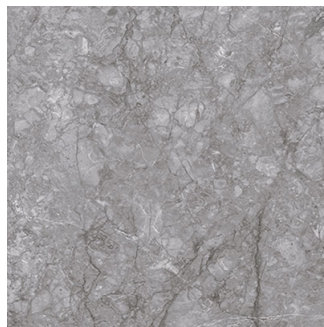

Crust Grey Williams

Size: 300X300 mm | **Design:** Marble | **Finish:** Satin Matte Finish in Ceramic wall Body | **Series:** Crust New

Front View

Scale View

Packaging Details

Size	No. of tiles in box	Coverege Area	
		sq/mtr	sq/ft
300X300 mm	9.0	0.81	8.72