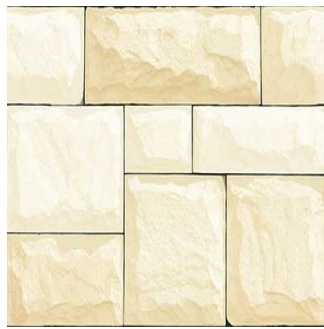

ALBRIS WHITE

Size: 300X450 mm | **Design:** Stone | **Finish:** Matte Finish in Ceramic wall Body | **Series:** Gold Line Series

Front View

Scale View

Packaging Details

Size	No. of tiles in box	Coverege Area	
		sq/mtr	sq/ft
300X450 mm	5.0	0.68	7.27