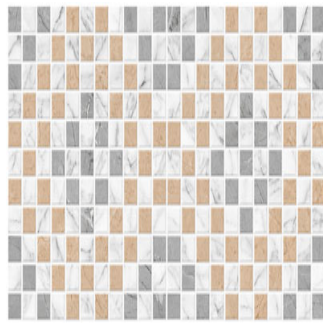

## GENOA GREY DECOR

**Size:** 300X600 mm | **Design:** Marble | **Finish:** Glossy Finish in Ceramic wall Body | **Series:** Casa Digital

Front View

Scale View