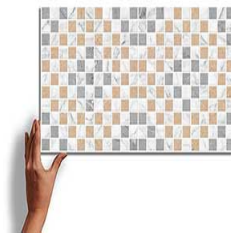

## GENOA GREY DECOR

**Size:** 300X600 mm | **Design:** Marble | **Finish:** Glossy Finish in Ceramic wall Body | **Series:** Casa Digital

Front View

Scale View

### Packaging Details

| Size       | No. of tiles in box | Coverege Area |       |
|------------|---------------------|---------------|-------|
|            |                     | sq/mtr        | sq/ft |
| 300X600 mm | 5.0                 | 0.9           | 9.69  |