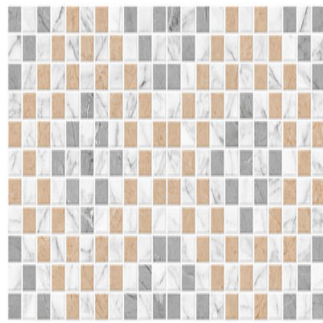

GENOA GREY DECOR

Size: 300X600 mm | **Design:** Marble | **Finish:** Glossy Finish in Ceramic wall Body | **Series:** Casa Digital

Front View

Scale View

Packaging Details

Size	No. of tiles in box	Coverege Area	
		sq/mtr	sq/ft
300X600 mm	5.0	0.9	9.69