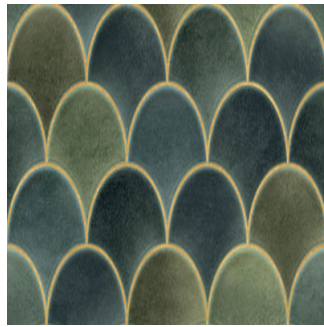

SCALLOP GREEN DECOR

Size: 300X600 mm | **Design:** Stone | **Finish:** Glossy Finish in Ceramic wall Body | **Series:** Casa Digital

Front View

Scale View

Packaging Details

Size	No. of tiles in box	Coverege Area	
		sq/mtr	sq/ft
300X600 mm	5.0	0.9	9.69