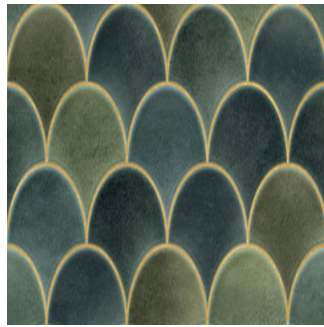

SCALLOP GREEN DECOR

Size: 300X600 mm | **Design:** Stone | **Finish:** Glossy Finish in Ceramic wall Body | **Series:** Casa Digital

Front View

Scale View

Packaging Details

| Size | No. of tiles in box | Coverege Area | |
|------------|---------------------|---------------|-------|
| | | sq/mtr | sq/ft |
| 300X600 mm | 5.0 | 0.9 | 9.69 |