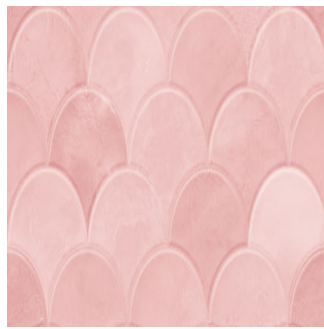

SCALLOP PINK DECOR

Size: 300X600 mm | **Design:** Stone | **Finish:** Glossy Finish in Ceramic wall Body | **Series:** Casa Digital

Front View

Scale View

Packaging Details

| Size | No. of tiles in box | Coverege Area | |
|------------|---------------------|---------------|-------|
| | | sq/mtr | sq/ft |
| 300X600 mm | 5.0 | 0.9 | 9.69 |