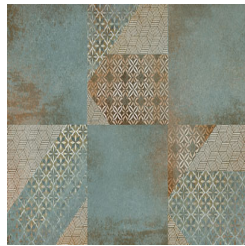

## Riviera Green Decor 2

**Size:** 300X450 mm | **Design:** Stone | **Finish:** Satin Matte Finish in Ceramic wall Body | **Series:** Cosmos Digital

Front View

Scale View