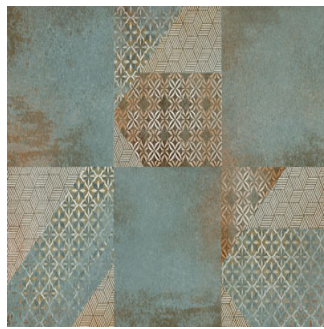

Riviera Green Decor 2

Size: 300X450 mm | **Design:** Stone | **Finish:** Satin Matte Finish in Ceramic wall Body | **Series:** Cosmos Digital

Front View

Scale View

Packaging Details

Size	No. of tiles in box	Coverege Area	
		sq/mtr	sq/ft
300X450 mm	6.0	0.81	8.72