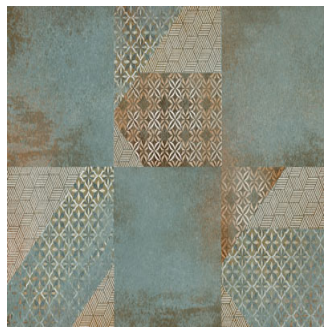

Riviera Green Decor 2

Size: 300X450 mm | **Design:** Stone | **Finish:** Satin Matte Finish in Ceramic wall Body | **Series:** Cosmos Digital

Front View

Scale View

Packaging Details

Size	No. of tiles in box	Coverege Area	
		sq/mtr	sq/ft
300X450 mm	6.0	0.81	8.72