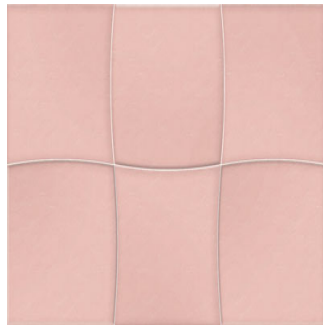

## Kids Benny Dark (Pink)

Size: 300X450 mm | Design: Marble | Finish: Glossy Finish in Ceramic wall Body | Series: Cosmos Digital

Front View

Scale View