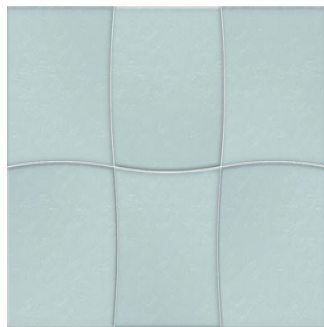

Kids Benny Dark (Green)

Size: 300X450 mm | **Design:** Marble | **Finish:** Glossy Finish in Ceramic wall Body | **Series:** Cosmos Digital

Front View

Scale View

Packaging Details

Size	No. of tiles in box	Coverege Area	
		sq/mtr	sq/ft
300X450 mm	6.0	0.81	8.72