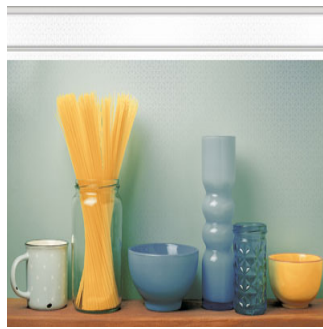

Bella Royal White Decor

Size: 300X450 mm | **Design:** Marble | **Finish:** Glossy Finish in Ceramic wall Body | **Series:** Cosmos Digital

Front View

Scale View

Packaging Details

Size	No. of tiles in box	Coverge Area	
		sq/mtr	sq/ft
300X450 mm	6.0	0.81	8.72