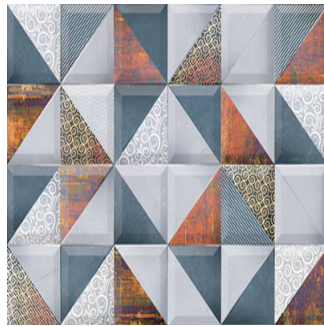

Vintal Blue Decor 2

Size: 300X450 mm | **Design:** Marble | **Finish:** Glossy Finish in Ceramic wall Body | **Series:** Cosmos Digital

Front View

Scale View

Packaging Details

Size	No. of tiles in box	Coverge Area	
		sq/mtr	sq/ft
300X450 mm	6.0	0.81	8.72