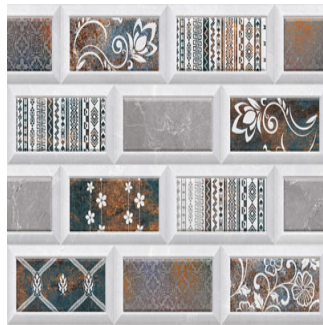

## Nulvi Grey Decor

**Size:** 300X450 mm | **Design:** Marble | **Finish:** Glossy Finish in Ceramic wall Body | **Series:** Cosmos Digital

Front View

Scale View