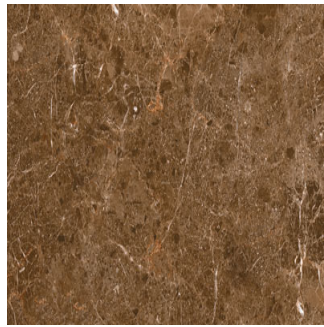

## Empera Brown Dark

**Size:** 300X450 mm | **Design:** Marble | **Finish:** Glossy Finish in Ceramic wall Body | **Series:** Cosmos Digital

Front View

Scale View