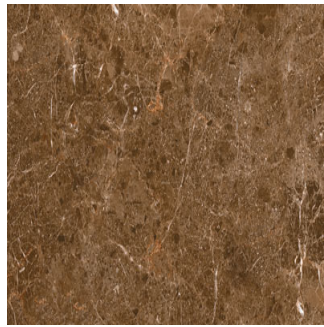

Empera Brown Dark

Size: 300X450 mm | **Design:** Marble | **Finish:** Glossy Finish in Ceramic wall Body | **Series:** Cosmos Digital

Front View

Scale View

Packaging Details

Size	No. of tiles in box	Coverege Area	
		sq/mtr	sq/ft
300X450 mm	6.0	0.81	8.72