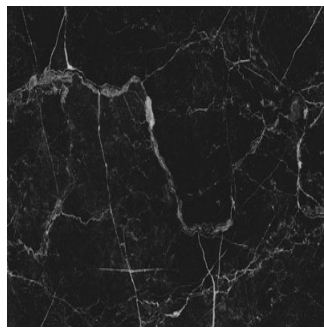

## Calypso BW Dark

**Size:** 300X450 mm | **Design:** Marble | **Finish:** Glossy Finish in Ceramic wall Body | **Series:** Cosmos Digital

Front View

Scale View