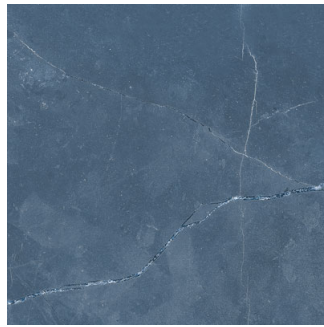

NITCO

TILES MARBLE MOSAICO

Crust Vintal Blue

Size: 300X300 mm | **Design:** Marble | **Finish:** Satin Matte Finish in Ceramic wall Body | **Series:** Crust New

Front View

Scale View

Packaging Details

Size	No. of tiles in box	Coverege Area	
		sq/mtr	sq/ft
300X300 mm	9.0	0.81	8.72