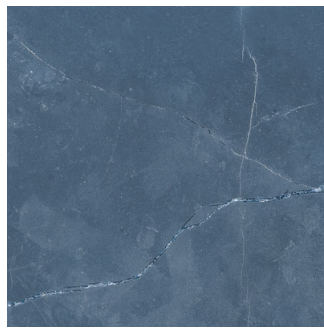

NITCO

TILES MARBLE MOSAICO

Crust Vintal Blue

Size: 300X300 mm | **Design:** Marble | **Finish:** Satin Matte Finish in Ceramic wall Body | **Series:** Crust New

Front View

Scale View

Packaging Details

Size	No. of tiles in box	Coverege Area	
		sq/mtr	sq/ft
300X300 mm	9.0	0.81	8.72