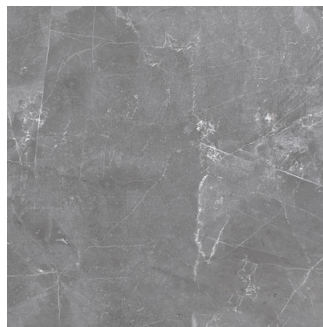

Crust Nulvi grey

Size: 300X300 mm | **Design:** Marble | **Finish:** Satin Matte Finish in Ceramic wall Body | **Series:** Crust New

Front View

Scale View

Packaging Details

Size	No. of tiles in box	Coverge Area	
		sq/mtr	sq/ft
300X300 mm	9.0	0.81	8.72