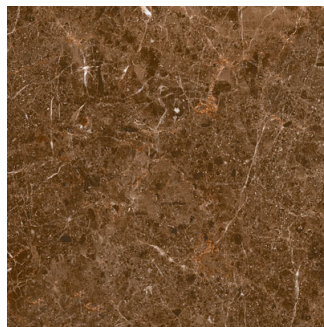

Crust Empera Brown

Size: 300X300 mm | **Design:** Marble | **Finish:** Satin Matte Finish in Ceramic wall Body | **Series:** Crust New

Front View

Scale View

Packaging Details

Size	No. of tiles in box	Coverege Area	
		sq/mtr	sq/ft
300X300 mm	9.0	0.81	8.72