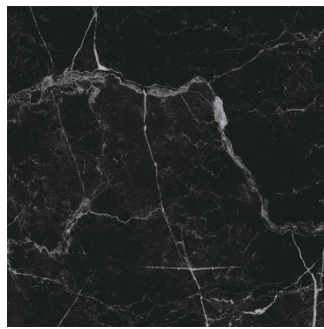

## Crust Calypso BW

Size: 300X300 mm | Design: Marble | Finish: Satin Matte Finish in Ceramic wall Body | Series: Crust New

Front View

Scale View