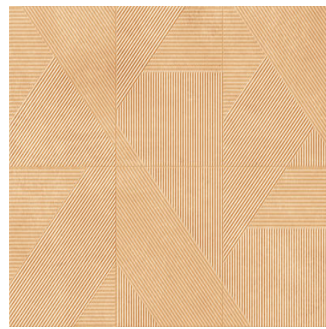

## Perini Yellow Decor

**Size:** 300X450 mm | **Design:** Stone | **Finish:** Satin Matte Finish in Ceramic wall Body | **Series:** Casa Digital

Front View

Scale View