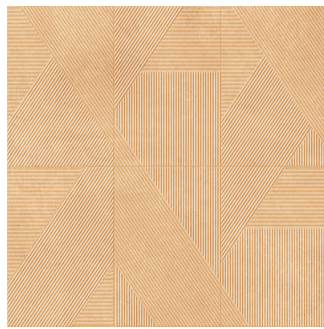

Perini Yellow Decor

Size: 300X450 mm | **Design:** Stone | **Finish:** Satin Matte Finish in Ceramic wall Body | **Series:** Casa Digital

Front View

Scale View

Packaging Details

Size	No. of tiles in box	Coverege Area	
		sq/mtr	sq/ft
300X450 mm	6.0	0.81	8.72