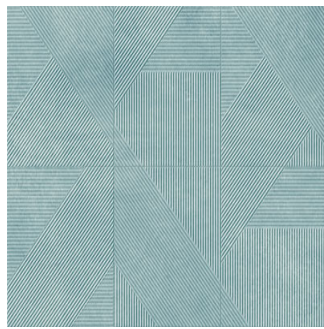

Perini Blue Decor

Size: 300X450 mm | **Design:** Stone | **Finish:** Satin Matte Finish in Ceramic wall Body | **Series:** Casa Digital

Front View

Scale View

Packaging Details

Size	No. of tiles in box	Coverege Area	
		sq/mtr	sq/ft
300X450 mm	6.0	0.81	8.72