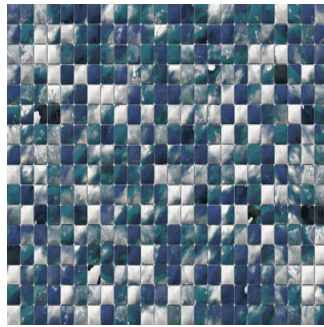

## Perini Crystal Blue Decor

**Size:** 300X450 mm | **Design:** Stone | **Finish:** Glossy Finish in Ceramic wall Body | **Series:** Casa Digital

Front View

Scale View