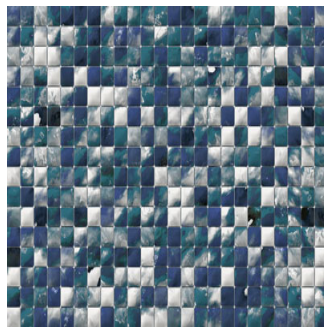

Perini Crystal Blue Decor

Size: 300X450 mm | **Design:** Stone | **Finish:** Glossy Finish in Ceramic wall Body | **Series:** Casa Digital

Front View

Scale View

Packaging Details

Size	No. of tiles in box	Coverege Area	
		sq/mtr	sq/ft
300X450 mm	6.0	0.81	8.72