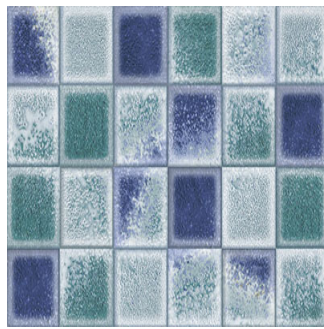

Perini Aqua Blue Decor

Size: 300X450 mm | **Design:** Stone | **Finish:** Glossy Finish in Ceramic wall Body | **Series:** Casa Digital

Front View

Scale View

Packaging Details

Size	No. of tiles in box	Coverege Area	
		sq/mtr	sq/ft
300X450 mm	6.0	0.81	8.72